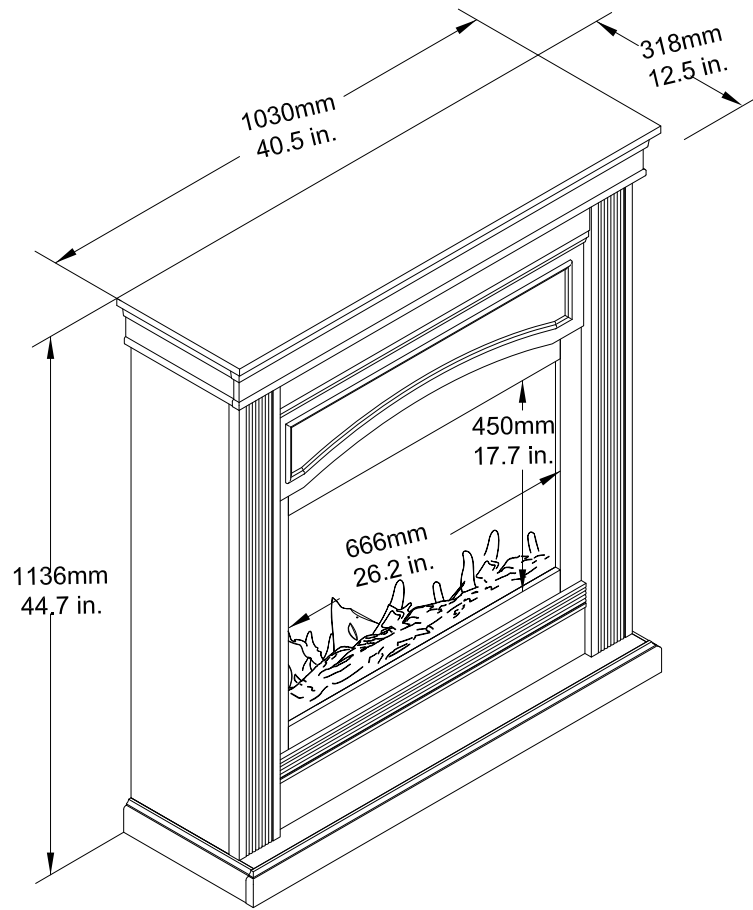

ish: Black

Material Breakdown: 15.1% PB 84.6%, WOOD:0.3%  
Overall Product Size: 40.5" W x 12.5" D x 44.7" H  
Storage: 0 cubic feet  
103cm W x 31.8cm D x 113.6cm H

Maximum Weight Capacities  
Unit Weight: 80.5lbs. (36.3 kg)